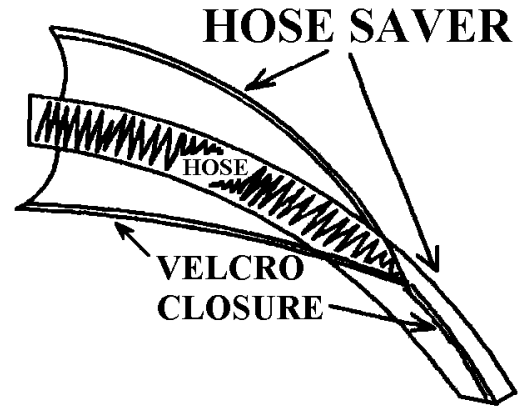

SINGLE-PLY GREY KEVLAR ONLY			GREY KEVLAR W/BALLISTIC BACK		
HOSE SIZE	PART #	50' ROLL	HOSE SIZE	PART #	50' ROLL
3/8" - 1"	HS-012GK	$5.25/FOOT	3/8" - 1"	HS-012BGK	$ 8.00/FOOT
1" - 2 1/4"	HS-028GK	$6.25/FOOT	1" - 2 1/4"	HS-028BGK	$10.00/FOOT
2 1/4" - 3 1/2"	HS-064GK	$7.25/FOOT	2 1/4" - 3 1/2"	HS-064BGK	$12.50/FOOT

THE SILICONE COATED KEVLAR "HOSE SAVER" IS SOLD IN 50' ROLLS

ADDRESS 223 South Lindberg - Unit B | Griffith, IN 46319 PHONE 219.934.9310 FAX 219.934.9315